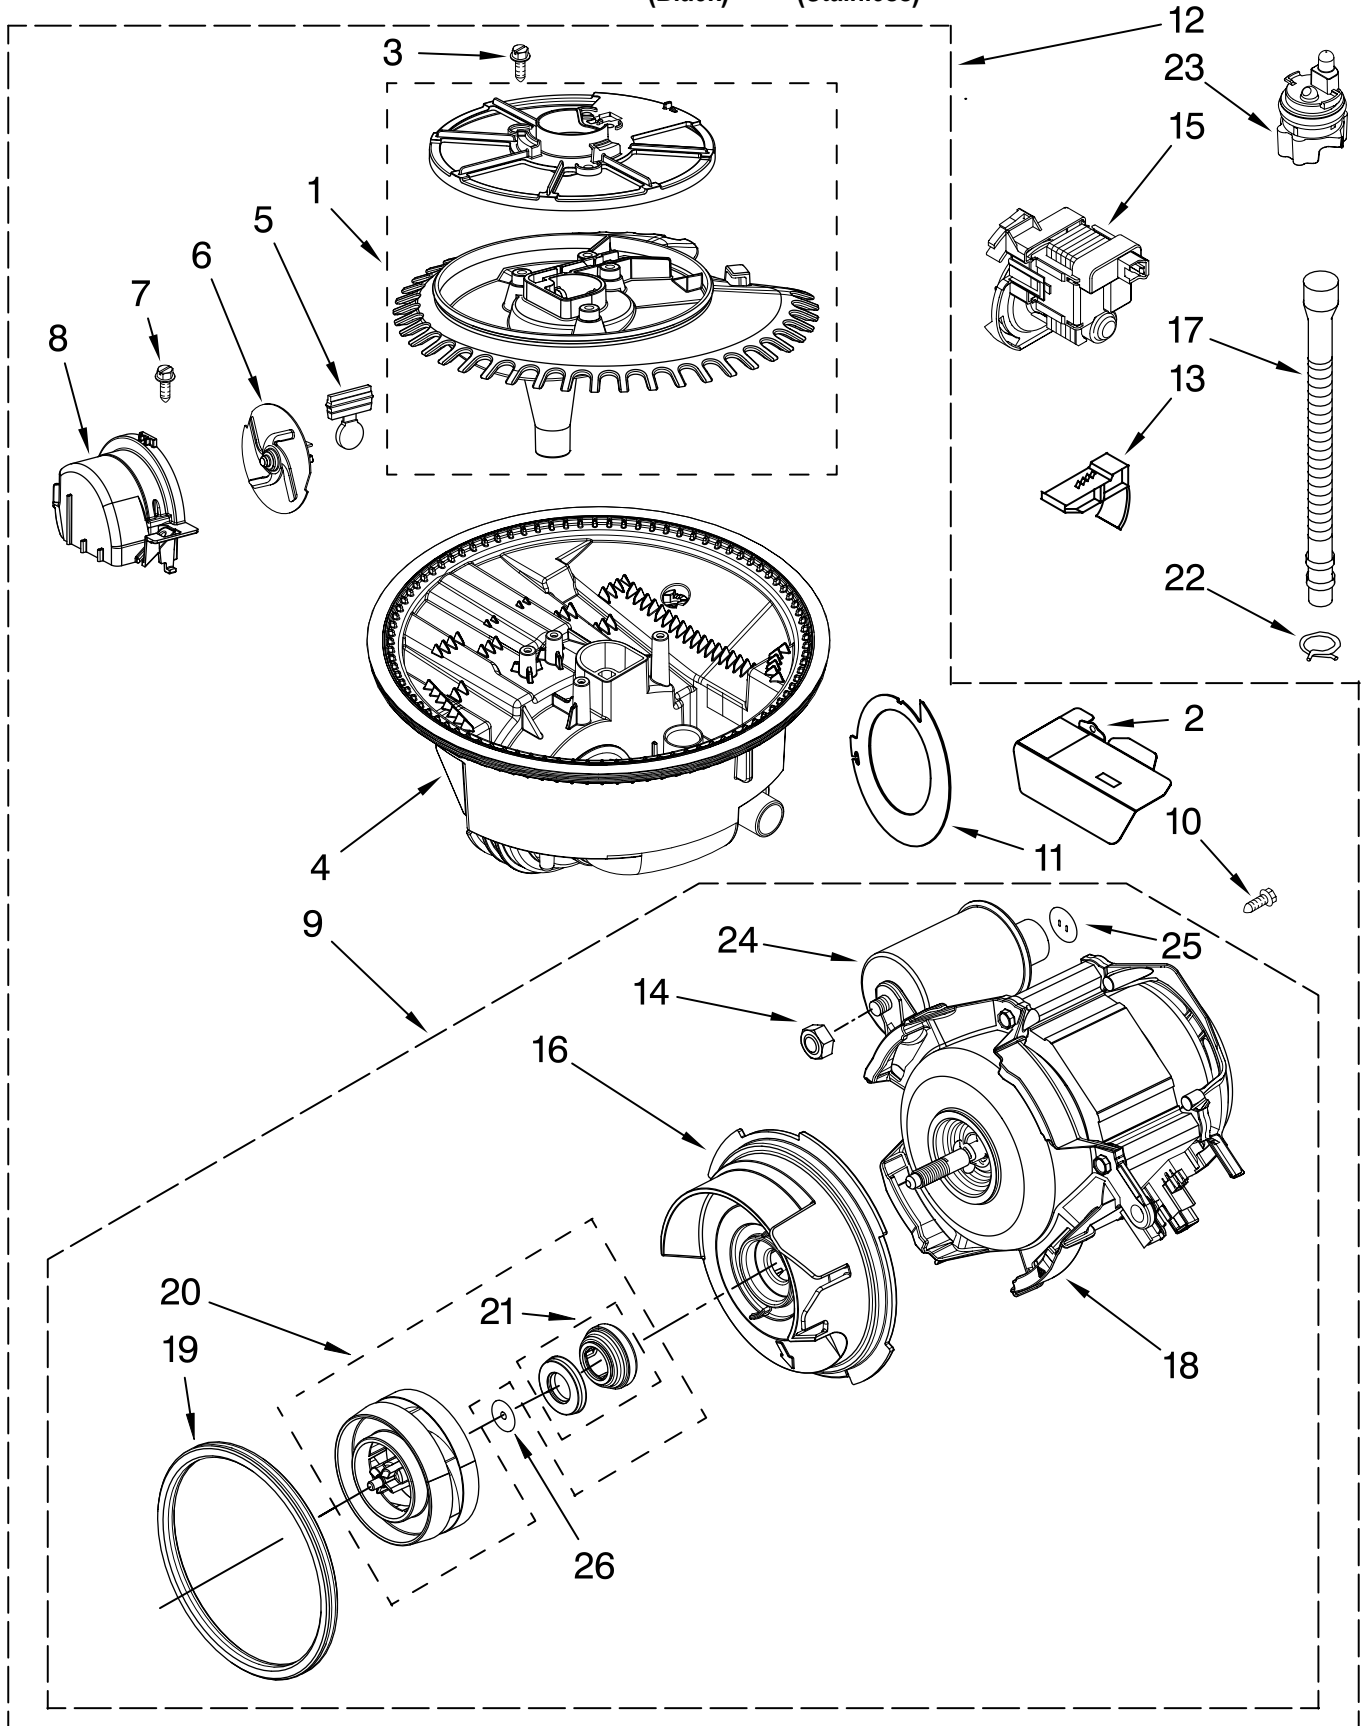

PUMP AND MOTOR PARTS

For Models: KUDC03ITBL2, KUDC03ITBS2
(Black) (Stainless)

FOR ORDERING INFORMATION REFER TO PARTS PRICE LIST

PUMP AND MOTOR PARTS

For Models: KUDC03ITBL2, KUDC03ITBS2
(Black) (Stainless)

Illus. No.	Part No.	DESCRIPTION
1	8534952	Accumulator Assy
2	8283527	Shield, Motor
3	3400069	Screw
4	8572618	Sump With Seal
5	8268375	Check Valve, Sump
6	W10083957	Chopper Assembly
7	9741232	Screw
8	8531857	Protector, Inlet
9	8535760	Motor Assembly
10	3400217	Screw
11	8268391	Screen, Separation
12	W10084107	Sump & Motor Assembly (Includes Item 13)
13	8269524	Tab, Sump
14	8533949	Nut
15	661662	Pump, Drain
16	8531019	Volute, Back (Also Order Items 21 & 26)
17	8269144	Hose, Drain
18	8535759	Motor
19	8268397	Seal, Volute
20	8531017	Impeller Kit (Also Order Item 26)
21	8268403	Face Seal Assembly (Also Order Item 26)
22	356138	Clamp, Hose
23	W10082647	Optical Water Indicator
24	8535474	Capacitor
25	8534946	Shield, Capacitor
26	8531018	Washer

FOR ORDERING INFORMATION REFER TO PARTS PRICE LIST